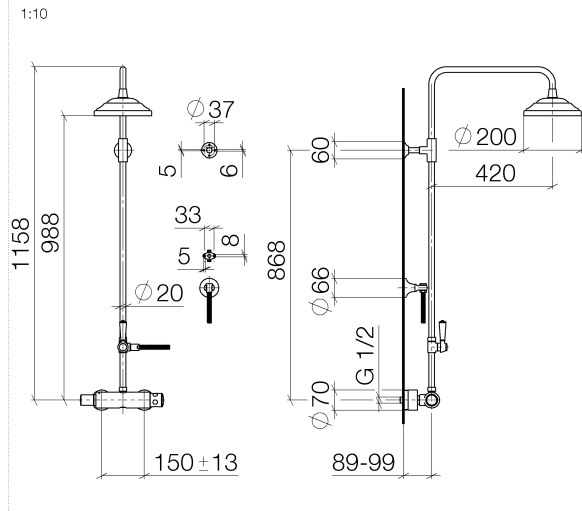

ST 050 304 4360

- shower with fixed riser projection 420mm
- rain shower Ø 200 mm
- rain shower with anti-scale system
- max. rainshower flow 14 l/min
- Function from: 8 l/min
- rotary diverter for fixed-riser shower/hand shower
- height of fittings up to rain shower (bottom edge) 985mm
- height of fittings up to top edge of elbow 1160mm
- two-part push-on rosette Ø 65 mm
- rosette for shower holder Ø 65mm
- rosette for wall mounting Ø 60mm
- gauge 150 mm - 13 mm
- metal shower hose 1250mm with integrated anti-twist protection
- 1/2" connection
- Pipe diameter 20 mm

Flow rate chart

Certificates

LGA_38665.

ST 050 304 4360

Parts for other finishes can be found here: [Chrome](#)

Spare parts list

No.	Item Number	Name	Quantity used	Delivery time
1	04 12 05 038 01-99	shower	1	30
2	04 28 22 101 20-99	spout	1	30
3	90 14 10 011 00 90	seal	1	2
4	90 17 11 037 01-99	holder	1	30
5	90 28 22 104 00-99	pipe	1	30
6	90 17 09 045 01-99	diverter	1	30
7	09 30 30 064-99	screw	1	30
8	09 18 20 011-99	base	1	30
9	09 28 22 013 90	pipe	1	2
10	11 170 370-99	MADISON Lever insert - Brushed Dark Platinum	1	30
11	09 30 30 062-99	screw	1	30
12	09 14 10 122 90	seal	1	2
13	28 104 970-99	Metal shower hose 1/2" x 1/2" x 1250 mm - Brushed Dark Platinum	1	2
14	28 050 410-99	holder	1	60
15	90 28 22 103 00-99	pipe	1	30
16	90 14 20 002 00 90	seal	1	2
17	04 17 01 044 01-99	fitting	1	30