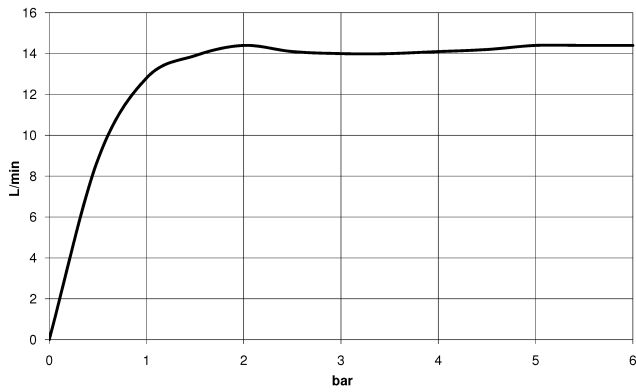

Flow rate chart

Certificates

LGA_38665.