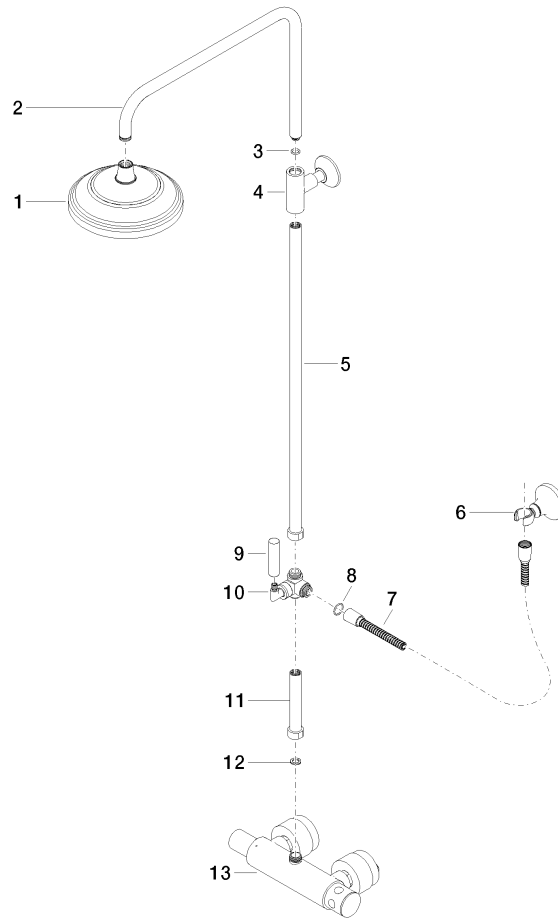

ST 050 304 4360

- shower with fixed riser projection 420mm
- rain shower Ø 200 mm
- rain shower with anti-scale system
- max. rainshower flow 14 l/min
- Function from: 8 l/min
- rotary diverter for fixed-riser shower/hand shower
- height of fittings up to rain shower (bottom edge) 985mm
- height of fittings up to top edge of elbow 1160mm
- two-part push-on rosette Ø 65 mm
- rosette for shower holder Ø 65mm
- rosette for wall mounting Ø 60mm
- gauge 150 mm - 13 mm
- metal shower hose 1250mm with integrated anti-twist protection
- 1/2" connection
- Pipe diameter 20 mm

Flow rate chart

Certificates

LGA_38665.

ST 050 304 4360

Parts for other finishes can be found here: [Chrome](#)

Spare parts list

No.	Item Number	Name	Quantity used	Delivery time
1	04 12 05 038 01-99	shower	1	30
2	04 28 22 101 20-99	spout	1	30
3	90 14 10 011 00 90	seal	1	2
4	90 17 11 037 01-99	holder	1	30
5	90 28 22 104 00-99	pipe	1	30
6	90 17 09 045 01-99	diverter	1	30
7	09 30 30 064-99	screw	1	30
8	09 18 20 011-99	base	1	30
9	09 28 22 013 90	pipe	1	2
10	11 170 370-99	MADISON Lever insert - Brushed Dark Platinum	1	30
11	09 30 30 062-99	screw	1	30
12	09 14 10 122 90	seal	1	2
13	28 104 970-99	Metal shower hose 1/2" x 1/2" x 1250 mm - Brushed Dark Platinum	1	2
14	28 050 410-99	holder	1	60
15	90 28 22 103 00-99	pipe	1	30
16	90 14 20 002 00 90	seal	1	2
17	04 17 01 044 01-99	fitting	1	30