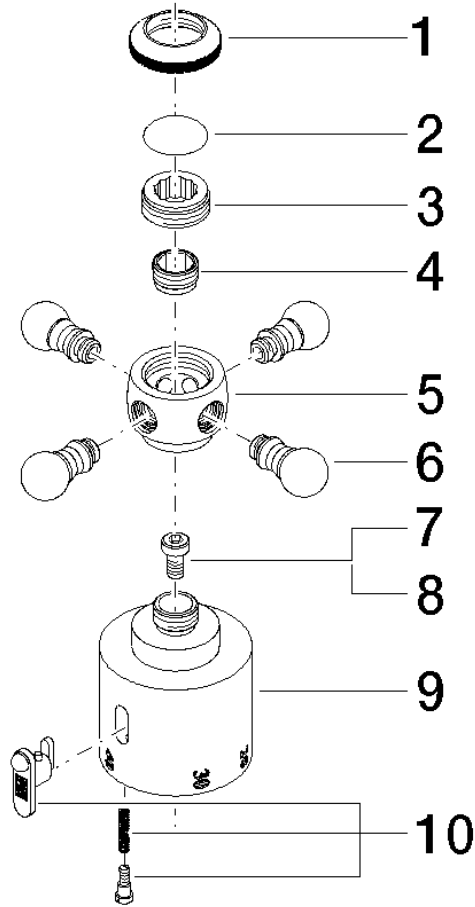

ST 050 304 4360

Parts for other finishes can be found here: [Chrome](#)

Spare parts list

No.	Item Number	Name	Quantity used	Delivery time
1	09 20 36 005-99	handle	1	30
2	09 26 01 016 90	accessories	1	2
3	09 20 83 006 90	handle	1	2
4	09 24 03 119 90	nipple	1	2
5	09 20 36 060-99	handle	1	30
6	09 20 36 004-99	handle	4	30
7	90 30 30 027 00 90	screw	1	2
8	09 30 33 004 90	screw	1	2
9	09 17 33 003-99	handle	1	30
10	90 21 33 020 00 90	handle	1	2